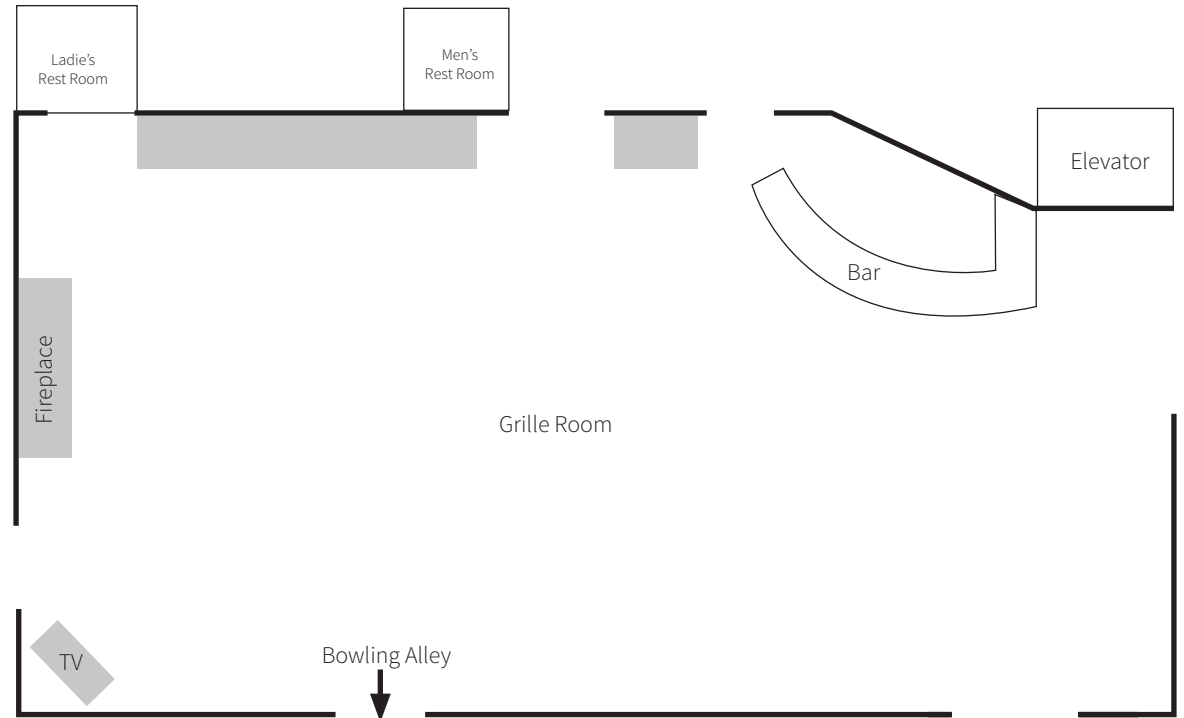

# Grille Room & Bowling Alley

MAP, ROOM DIMENSIONS & SEATING CAPACITY

Room	Dimensions	Theater Seating	Classroom Seating	Banquet Seating	Social Capacity
Grille Room	46' x 23'	n/a	n/a	40	50