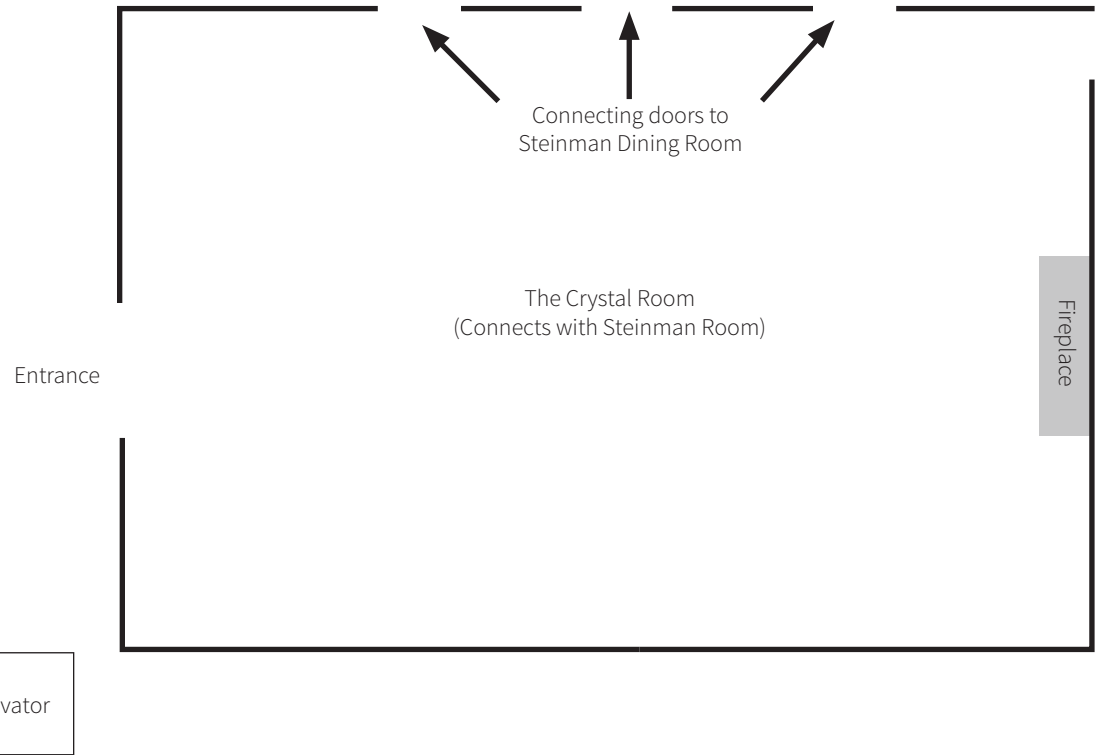

# Crystal Room

MAP, ROOM DIMENSIONS & SEATING CAPACITY

Room	Dimensions	Theater Seating	Classroom Seating	Banquet Seating	Social Capacity
Crystal Room	35' x 23'	80	40	60	80