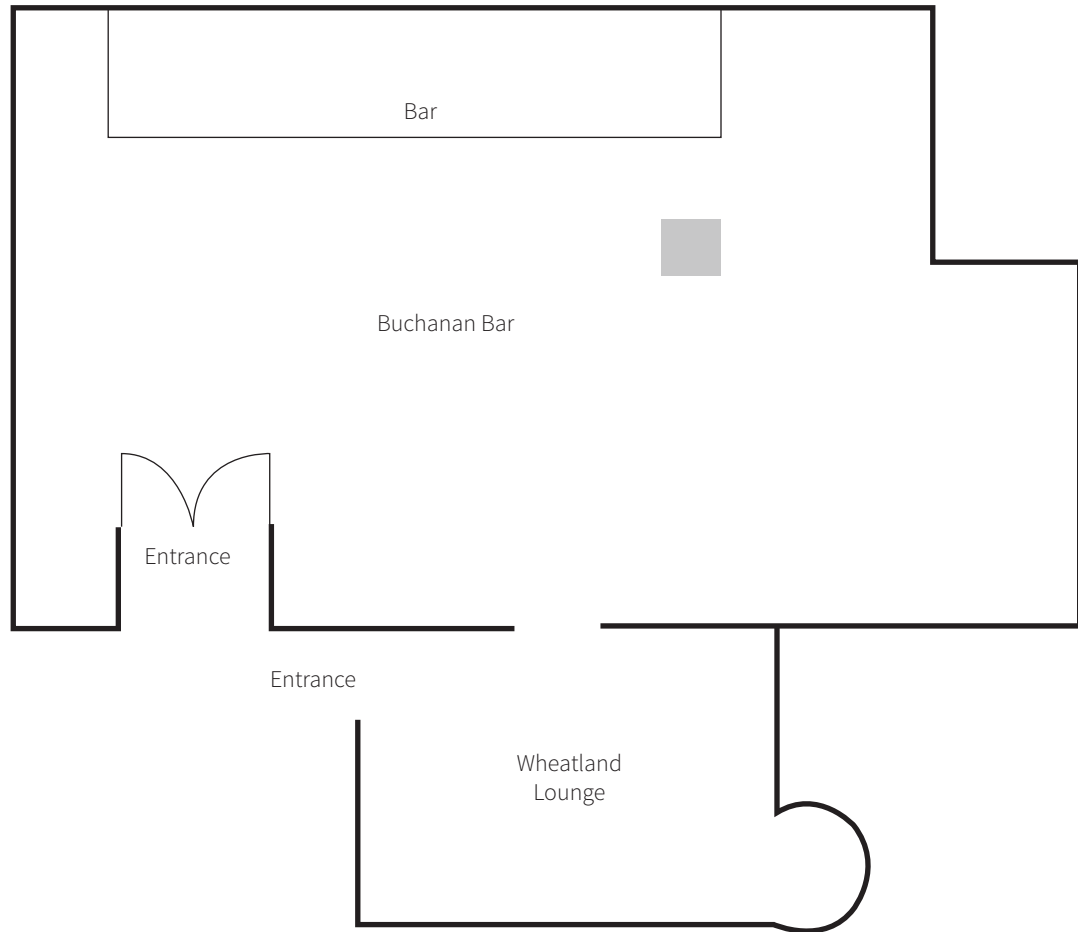

# Buchanan Bar & Wheatland Lounge

MAP, ROOM DIMENSIONS & SEATING CAPACITY

Room	Dimensions	Theater Seating	Classroom Seating	Banquet Seating	Social Capacity
Buchanan Bar	17' x 15'	n/a	n/a	40	60
Wheatland Lounge	15' x 13'	n/a	n/a	15	15